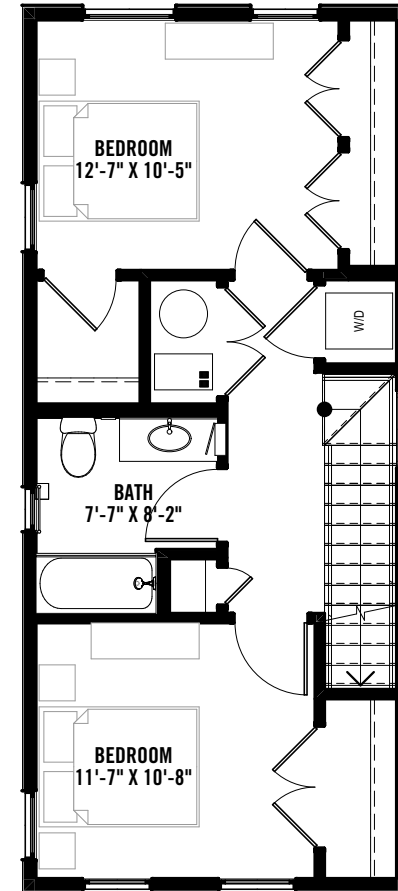

THE OVERLOOK
Unit F - 3BR Flat
3 BEDS / 2 BATHS
1,381 NSF

1st Floor

2nd Floor

THE OVERLOOK
Unit G - 3BR Duplex Up
3 BEDS / 2 BATHS
1,396 NSF

1st Floor

Lower Floor

THE OVERLOOK
Unit H - 3BR Duplex Down
3 BEDS / 2 BATHS
1,413 NSF