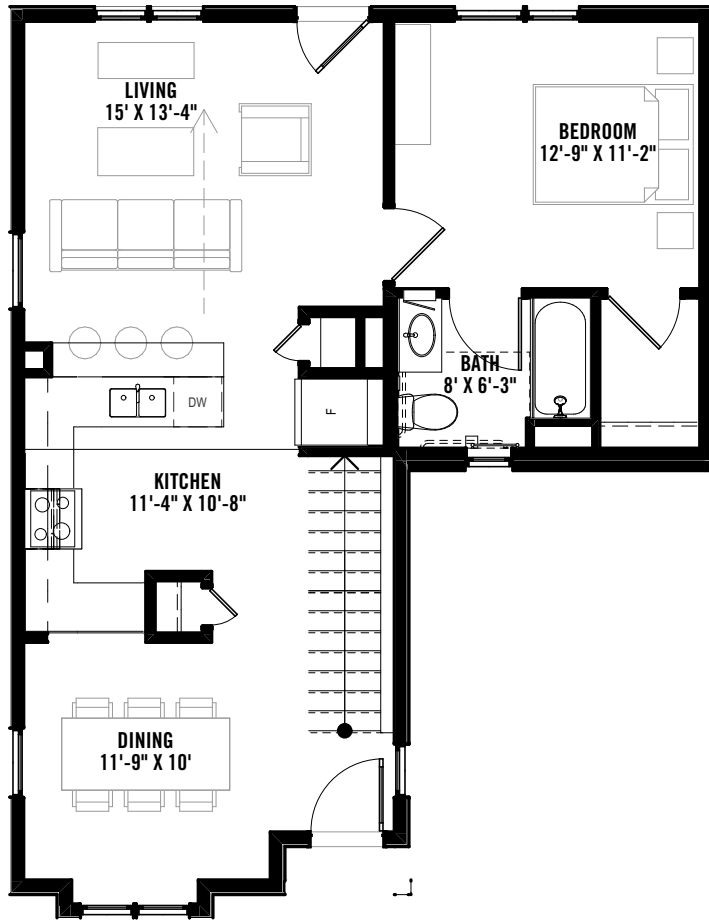

THE OVERLOOK
Unit F - 3BR Flat
3 BEDS / 2 BATHS
1,381 NSF

1st Floor

2nd Floor

THE OVERLOOK
Unit G - 3BR Duplex Up
3 BEDS / 2 BATHS
1,396 NSF

1st Floor

Lower Floor

THE OVERLOOK
Unit H - 3BR Duplex Down
3 BEDS / 2 BATHS
1,413 NSF