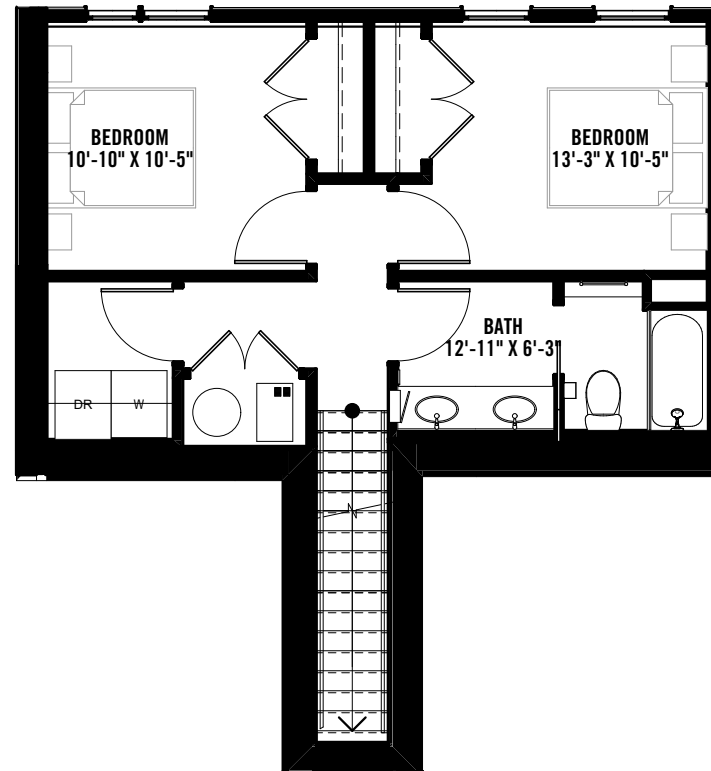

THE OVERLOOK
Unit F - 3BR Flat
3 BEDS / 2 BATHS
1,381 NSF

1st Floor

2nd Floor

THE OVERLOOK
Unit G - 3BR Duplex Up
3 BEDS / 2 BATHS
1,396 NSF

1st Floor

Lower Floor

THE OVERLOOK
Unit H - 3BR Duplex Down
3 BEDS / 2 BATHS
1,413 NSF