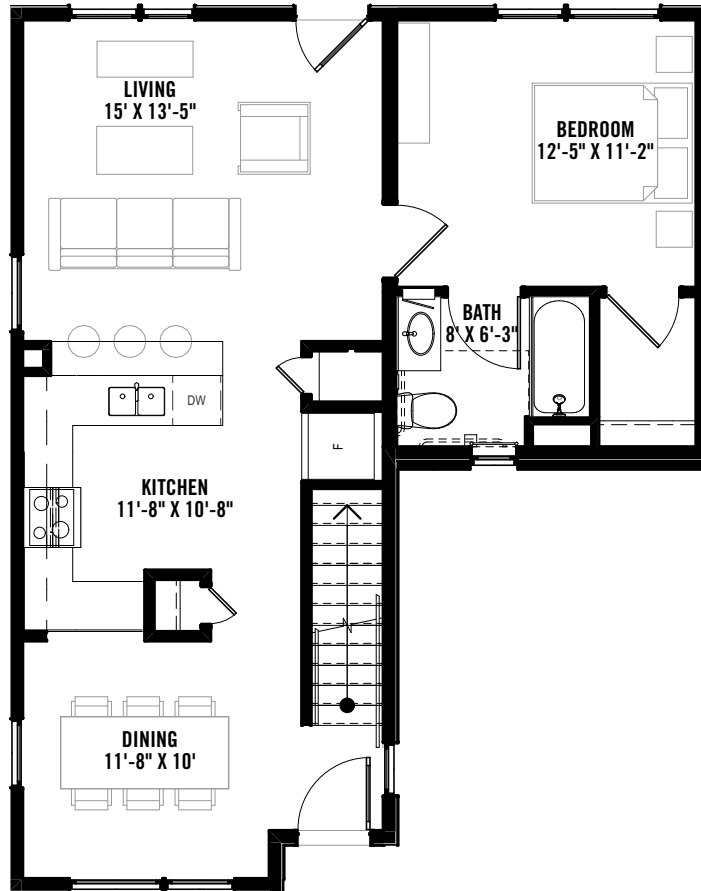

THE OVERLOOK
Unit F - 3BR Flat
3 BEDS / 2 BATHS
1,381 NSF

1st Floor

2nd Floor

THE OVERLOOK
Unit G - 3BR Duplex Up
3 BEDS / 2 BATHS
1,396 NSF

1st Floor

Lower Floor

THE OVERLOOK
Unit H - 3BR Duplex Down
3 BEDS / 2 BATHS
1,413 NSF